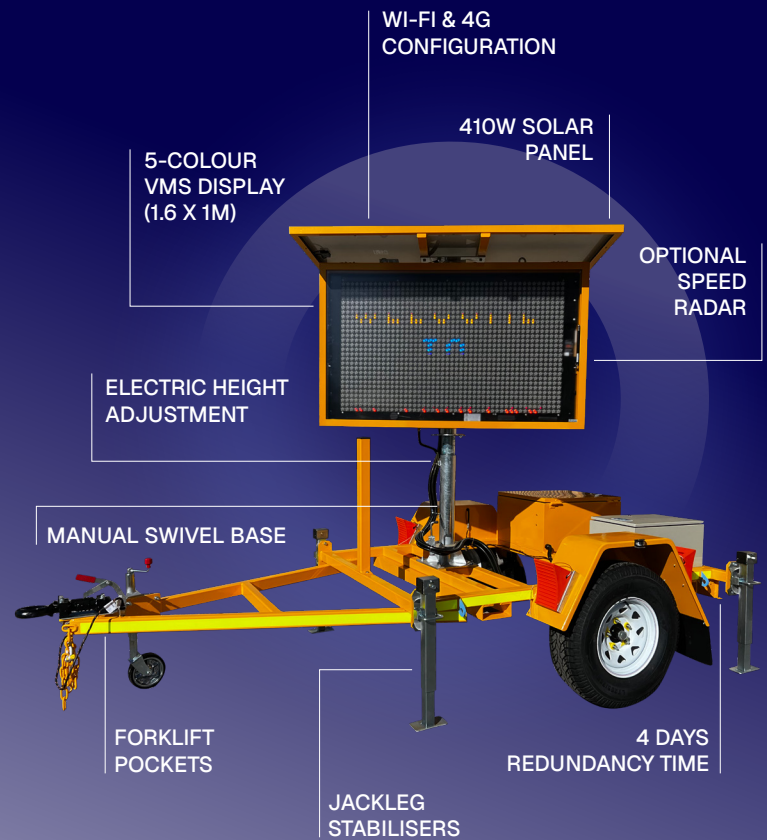

Variable Message Sign Trailer

Deployable roadside safety communications

MTGA's Variable Message Sign Trailer delivers critical safety messages where they matter most.

With a vivid 5-colour display and built-in 4G remote management, the MTGA VMS Trailer puts real-time messaging in your hands, from the site office or from anywhere in the world. Simply tow it in, deploy the jacklegs, raise and rotate the screen, and you're operational in minutes.

Ideal for

Road safety signage on public roads and mine site haul roads, speed awareness campaigns, construction zone alerts, event traffic management, and emergency messaging.

Easy to Deploy, Built to Last

The MTGA VMS Trailer is engineered for one-person deployment without the need for specialist equipment or training. On arrival, simply lower the jacklegs for stability, use the electric actuator to raise the display to the ideal height, and rotate it to face traffic using the manual swivel base. The sign is ready to display your message in minutes.

Configuration is just as simple. Connect via Wi-Fi on-site for immediate adjustments or manage the sign remotely through the built-in 4G connection, ideal for large sites or fleet deployments across multiple locations.

Designed to survive the harshest Australian mining environments, the MTGA VMS Trailer features a structurally sound, heavy-duty frame and high-quality components selected for long service life in dusty, high-UV, and high-vibration conditions. The 410W solar panel ensures the battery bank charges from flat to full within 3 days, even when dust accumulation begins to reduce panel output.